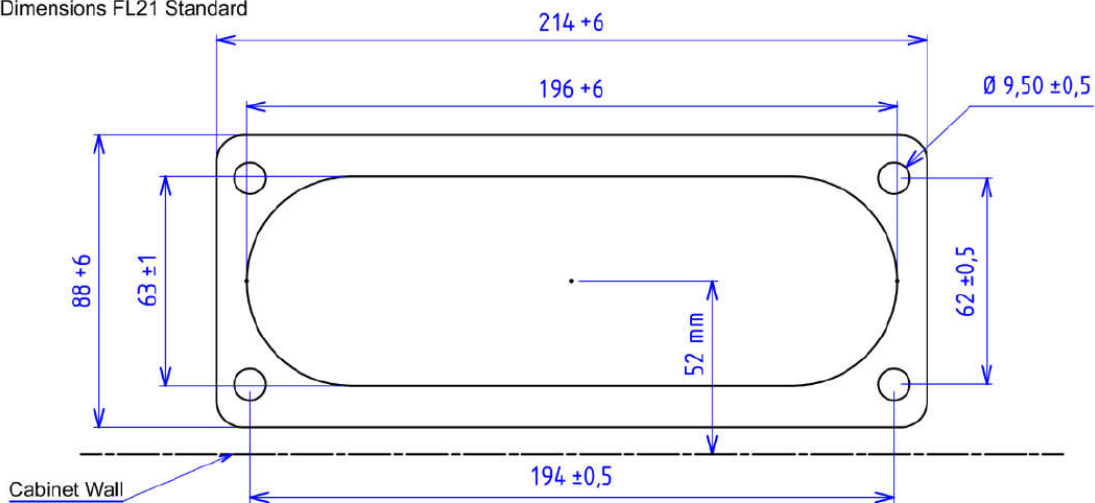

HTC Series

Code	TPE-SEBS 50 Sha	HTC-0-7035	HTC-3-7035	HTC-16-7035
	TPE-SEBS 50 Sha V-0	HTC-0-V0-7035	HTC-3-V0-7035	HTC-16-V0-7035
Operating temperature		-40°C - +100°C	-40°C - +100°C	-40°C - +100°C
IP class		IP 65	IP 65	IP 65
Color		Grey RAL 7035	Grey RAL 7035	Grey RAL 7035
Number of cables		2 x 24mm -54mm 1 x 30mm -59mm 3 x 6mm -14mm	2 pc 24mm - 54mm 1 pc 30mm - 59mm 3 pc 6mm - 14mm	1 pc D-40 mm 15 pc D-20mm
Weight (kg)		0.17	0.229	0.17
Mounting hole size		FL21	FL21	FL21

*Fixing pins are included

*All multigates are available in black and white colors

Dimensions FL21 Standard

HTC Series

Code	TPE-SEBS 50 Sha	HTC-17-7035	HTC-25-7035
	TPE-SEBS 50 Sha V-0	HTC-17-V0-7035	HTC-25-V0-7035
Operating temperature	-40°C - +100°C		-40°C - +100°C
IP class	IP 65		IP 65
Color	Grey RAL 7035		Grey RAL 7035
Number of cables	9 pc 18mm - 30mm or 10mm - 14mm 4 pc 10mm - 15mm 4 pc 5mm - 10mm	1 pc 20mm - 26mm IP65 or 12mm - 15mm IP55 16pc 8mm - 14mm IP65 or 7mm - 10mm IP55 4pc 14mm - 20mm IP65 or 5mm - 10mm IP55 4 pc 5 mm - 7 mm IP65	
Weight (kg)	0.201		0.198
Mounting hole size	FL21		FL21

*Fixing pins are included

*All multigates are available in black and white colors

Dimensions FL21 Standard

HTC Series

Code	TPE-SEBS 50 ShA	HTC-35-7035	HTC-50-7035
	TPE-SEBS 50 Sha V-0	HTC-35-V0-7035	HTC-50-V0-7035
Operating temperature		-40°C - +100°C	-40°C - +100°C
IP class		IP 65	IP 65
Color		Grey RAL 7035	Grey RAL 7035
Number of cables		1 pc 17mm - 32mm 2 pc 12mm - 18mm 16 pc 10mm - 14mm 12 pc 7mm - 12mm 4 pc 6mm - 10mm	49 pc 7mm - 13mm 1 pc 15mm - 25mm
Weight (kg)		0.237	0.201
Mounting hole size		FL21	FL21