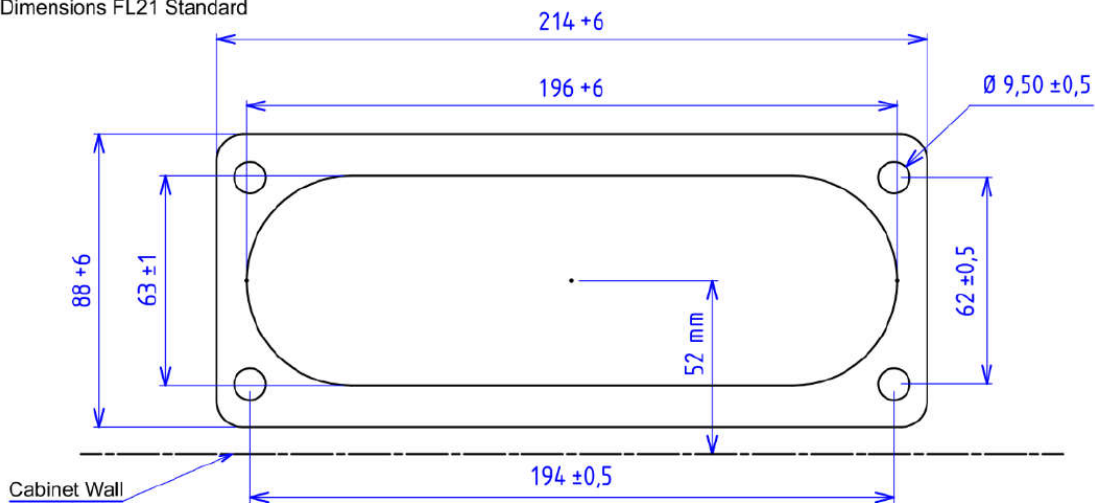

HTC Series

Code	TPE-SEBS 50 Sha	HTC-0-7035	HTC-3-7035	HTC-16-7035
	TPE-SEBS 50 Sha V-0	HTC-0-V0-7035	HTC-3-V0-7035	HTC-16-V0-7035
Operating temperature		-40°C - +100°C	-40°C - +100°C	-40°C - +100°C
IP class		IP 65	IP 65	IP 65
Color		Grey RAL 7035	Grey RAL 7035	Grey RAL 7035
Number of cables		2 x 24mm -54mm 1 x 30mm -59mm 3 x 6mm -14mm	2 pc 24mm - 54mm 1 pc 30mm - 59mm 3 pc 6mm - 14mm	1 pc D-40 mm 15 pc D-20mm
Weight (kg)		0.17	0.229	0.17
Mounting hole size		FL21	FL21	FL21

*Fixing pins are included

*All multigates are available in black and white colors

Dimensions FL21 Standard

HTC Series

Code	TPE-SEBS 50 Sha	HTC-17-7035	HTC-25-7035
	TPE-SEBS 50 Sha V-0	HTC-17-V0-7035	HTC-25-V0-7035
Operating temperature	-40°C - +100°C		-40°C - +100°C
IP class	IP 65		IP 65
Color	Grey RAL 7035		Grey RAL 7035
Number of cables	9 pc 18mm - 30mm or 10mm - 14mm 4 pc 10mm - 15mm 4 pc 5mm - 10mm	1 pc 20mm - 26mm IP65 or 12mm - 15mm IP55 16pc 8mm - 14mm IP65 or 7mm - 10mm IP55 4pc 14mm - 20mm IP65 or 5mm - 10mm IP55 4 pc 5 mm - 7 mm IP65	
Weight (kg)	0.201		0.198
Mounting hole size	FL21		FL21

*Fixing pins are included

*All multigates are available in black and white colors

Dimensions FL21 Standard

HTC Series

Code	TPE-SEBS 50 ShA	HTC-35-7035	HTC-50-7035
	TPE-SEBS 50 Sha V-0	HTC-35-V0-7035	HTC-50-V0-7035
Operating temperature		-40°C - +100°C	-40°C - +100°C
IP class		IP 65	IP 65
Color		Grey RAL 7035	Grey RAL 7035
Number of cables		1 pc 17mm - 32mm 2 pc 12mm - 18mm 16 pc 10mm - 14mm 12 pc 7mm - 12mm 4 pc 6mm - 10mm	49 pc 7mm - 13mm 1 pc 15mm - 25mm
Weight (kg)		0.237	0.201
Mounting hole size		FL21	FL21