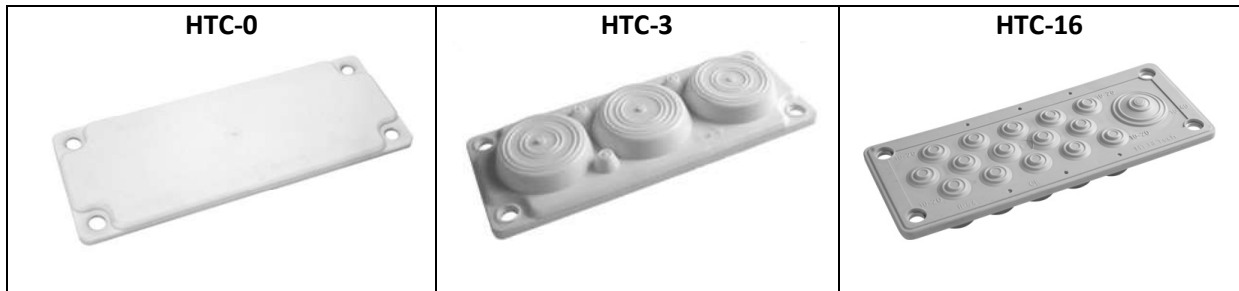

HTC Series

Code	TPE-SEBS 50 Sha	HTC-0-7035	HTC-3-7035	HTC-16-7035
	TPE-SEBS 50 Sha V-0	HTC-0-V0-7035	HTC-3-V0-7035	HTC-16-V0-7035
Operating temperature		-40°C - +100°C	-40°C - +100°C	-40°C - +100°C
IP class		IP 65	IP 65	IP 65
Color		Grey RAL 7035	Grey RAL 7035	Grey RAL 7035
Number of cables		2 x 24mm -54mm 1 x 30mm -59mm 3 x 6mm -14mm	2 pc 24mm - 54mm 1 pc 30mm - 59mm 3 pc 6mm - 14mm	1 pc D-40 mm 15 pc D-20mm
Weight (kg)		0.17	0.229	0.17
Mounting hole size		FL21	FL21	FL21

*Fixing pins are included

*All multigates are available in black and white colors

Dimensions FL21 Standard

HTC Series

Code	TPE-SEBS 50 Sha	HTC-17-7035	HTC-25-7035
	TPE-SEBS 50 Sha V-0	HTC-17-V0-7035	HTC-25-V0-7035
Operating temperature	-40°C - +100°C		-40°C - +100°C
IP class	IP 65		IP 65
Color	Grey RAL 7035		Grey RAL 7035
Number of cables	9 pc 18mm - 30mm or 10mm - 14mm 4 pc 10mm - 15mm 4 pc 5mm - 10mm	1 pc 20mm - 26mm IP65 or 12mm - 15mm IP55 16pc 8mm - 14mm IP65 or 7mm - 10mm IP55 4pc 14mm - 20mm IP65 or 5mm - 10mm IP55 4 pc 5 mm - 7 mm IP65	
Weight (kg)	0.201		0.198
Mounting hole size	FL21		FL21

*Fixing pins are included

*All multigates are available in black and white colors

Dimensions FL21 Standard

HTC Series

Code	TPE-SEBS 50 ShA	HTC-35-7035	HTC-50-7035
	TPE-SEBS 50 Sha V-0	HTC-35-V0-7035	HTC-50-V0-7035
Operating temperature		-40°C - +100°C	-40°C - +100°C
IP class		IP 65	IP 65
Color		Grey RAL 7035	Grey RAL 7035
Number of cables		1 pc 17mm - 32mm 2 pc 12mm - 18mm 16 pc 10mm - 14mm 12 pc 7mm - 12mm 4 pc 6mm - 10mm	49 pc 7mm - 13mm 1 pc 15mm - 25mm
Weight (kg)		0.237	0.201
Mounting hole size		FL21	FL21

*Fixing pins are included

*All multigates are available in black and white colors